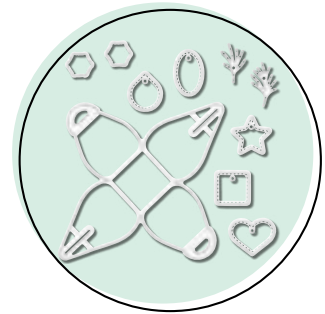

MINI CURVY KEEPSAKES BOX DIES
150644 **$34.00**
10 dies. Finished box size:
2-1/8" x 1-7/8" x 1-7/8"
(5.4 x 4.8 x 4.8 cm). Use with a die-cutting & embossing machine.