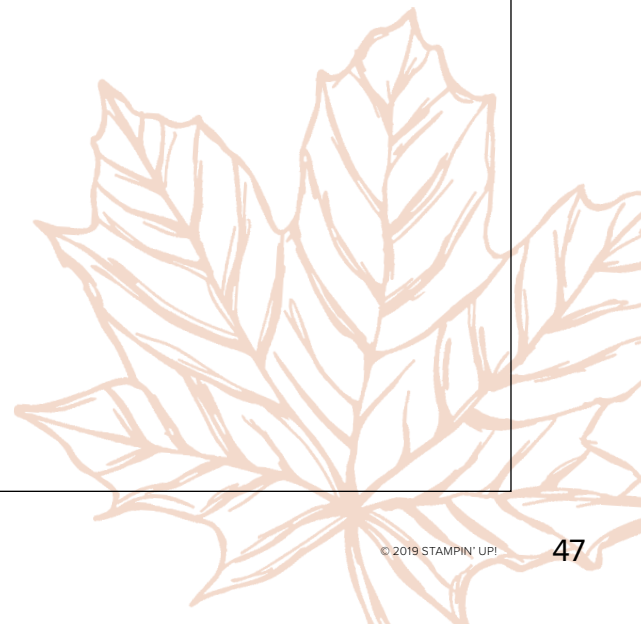

Add subtle detail to your die cuts by spritzing your cardstock with water before cutting. This results in a tone-on-tone color and creates a deeper imprint.

Photopolymer • 153484 **$70.00**

Get a coordinating selection of products with one simple purchase. Suite bundle includes the stamp set and dies bundle at 10% off plus one each of the other items featured in photos below. Add ink, cardstock, and adhesive (see annual catalog) to complete your project.

GATHER TOGETHER BUNDLE
GATHER TOGETHER STAMP SET (P. 48)
+
GATHERED LEAVES DIES

Photopolymer • 153036
$38.50