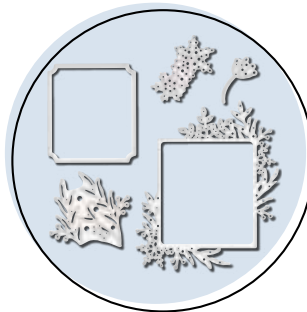

**FROSTED FOLIAGE
STAMP SET (P. 42)**
150520 **\$20.00**
6 cling stamps.

FROSTED FRAMES DIES
150658 **\$29.00**
5 dies. Largest die: 4-5/8" x 4"
(11.7 x 10.2 cm). Use with a
die-cutting & embossing machine.