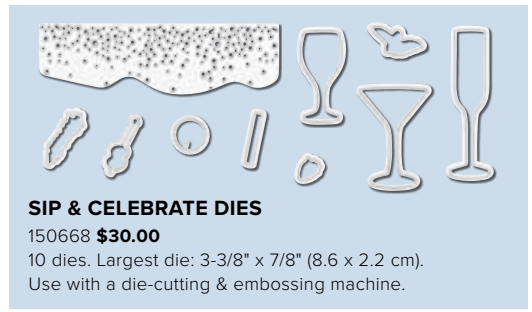

SIP SIP HOORAY BUNDLE

**SIP SIP HOORAY STAMP SET
+ SIP & CELEBRATE DIES**

Photopolymer • 153045 **$43.00**
Available in French

10%
OFF

Life
IS BETTER WITH
you

HAPPY
everything!

Grateful
FOR YOUR
KINDNESS

Celebrate YOUR DAY!