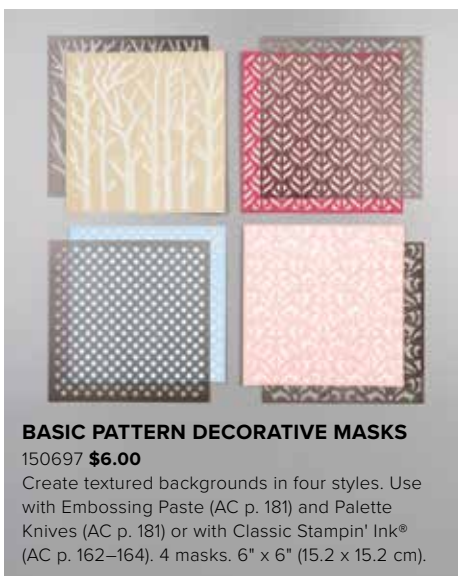

Merry
 & BRIGHT

WINTER
 Wonderland

P.S.
 i love you

EVERYTHING FESTIVE

150566 **\$24.00** (suggested clear blocks: b, d)
 7 cling stamps • Available in French

Coordinates with Timeless Label Punch (AC p. 187) • Coordinates with Stitched Nested Labels Dies (AC p. 196)