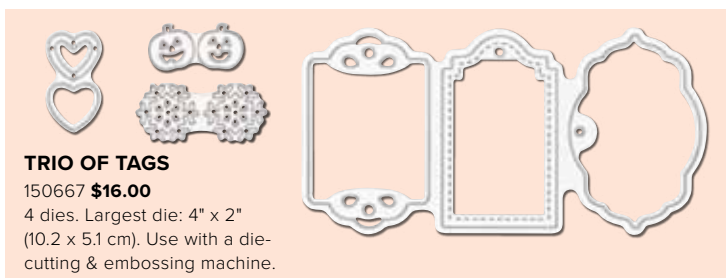

TRIO OF TAGS

150667 **$16.00**
4 dies. Largest die: 4" x 2"
(10.2 x 5.1 cm). Use with a die-cutting & embossing machine.