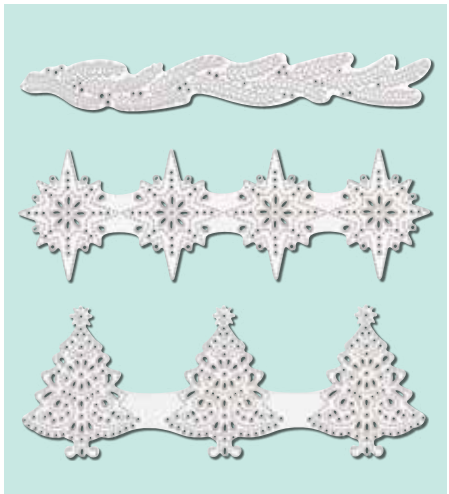

STITCHED BRIGHTLY DIES

150650 **$35.00**

3 dies. Largest die: 2-1/8" x 5-3/4" (5.4 x 14.6 cm).
Use with a die-cutting & embossing machine.