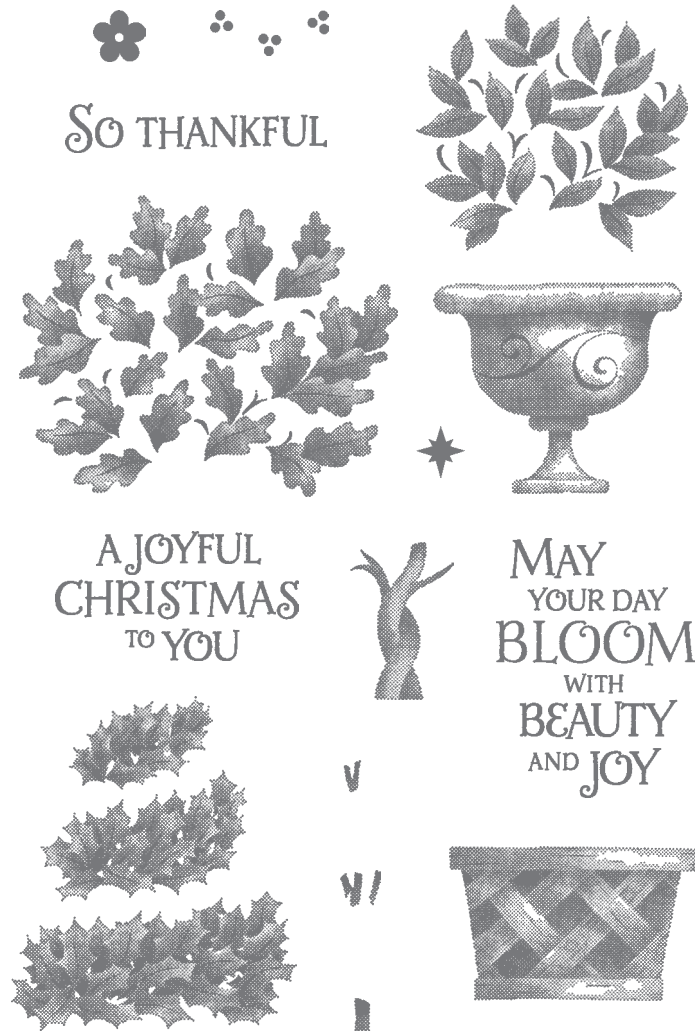

TO EVERY SEASON

150531 **$17.00** (suggested clear blocks: a, b, c)
23 photopolymer stamps • Available in French
• Coordinates with Every Season Punch Pack

BEAUTY & JOY

150518 **$16.00** (suggested clear blocks: a, b, c)
13 photopolymer stamps