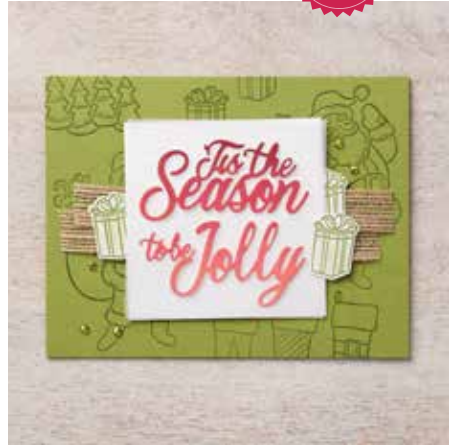

PAGE 25 **HOLLY JOLLY CHRISTMAS BUNDLE**
Cling • 153009 **$49.50**
Holly Jolly Christmas Stamp Set +
Jolly Season Dies
Available in French