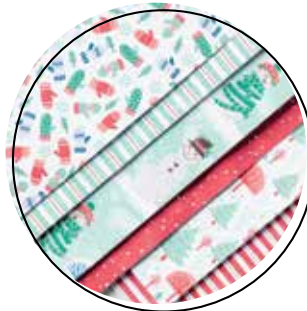

LET IT SNOW SPECIALTY DESIGNER SERIES PAPER (P. 20)
150393 **$14.50**
12 sheets: 2 each of 6 double-sided designs. 12" x 12" (30.5 x 30.5 cm).