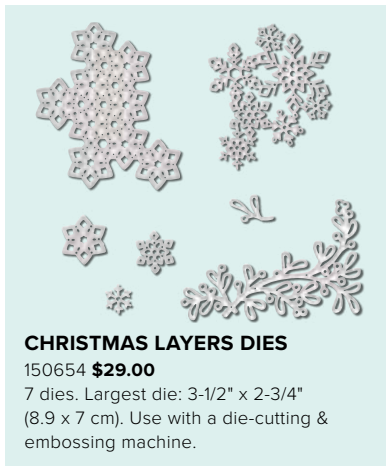

ITTY BITTY CHRISTMAS BUNDLE

**ITTY BITTY CHRISTMAS STAMP SET
+ CHRISTMAS LAYERS DIES**

Cling • 153019 **$45.75**
Available in French

CHRISTMAS LAYERS DIES

150654 **$29.00**
7 dies. Largest die: 3-1/2" x 2-3/4"
(8.9 x 7 cm). Use with a die-cutting &
embossing machine.