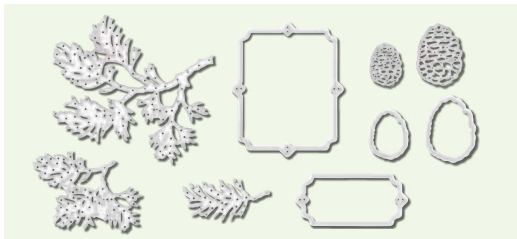

149596 **\$14.50**

Classic Christmas plaids with gold foil accents on some designs. 48 sheets: 4 each of 12 double-sided designs. 6" x 6" (15.2 x 15.2 cm). Acid free, lignin free.

Cherry Cobbler, gold, Night of Navy, Shaded Spruce, Whisper White

PERFECTLY PLAID

149418 **\$17.00** (suggested clear blocks: a, c, h)
13 photopolymer stamps • Two-Step • Available in French
O Coordinates with Pine Tree Punch (p. 13)

BEAUTIFUL BOUGHS DIES

150661 **\$35.00**