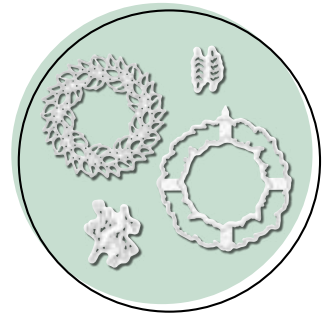

ALL-AROUND WREATH DIES
150641 **$34.00**
4 dies. Largest die: 3-3/8" (8.6 cm).
Use with a die-cutting &
embossing machine.